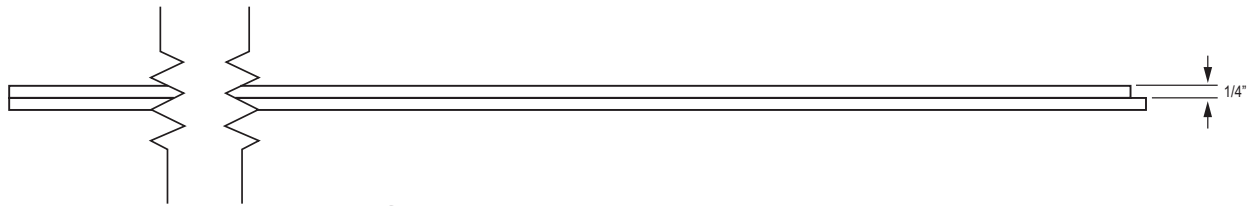

Face View

Side View

End View

Radius and Scribe Line

THIS DOCUMENT IS FOR REPRESENTATION PURPOSES ONLY. SCALING MAY VARY WHEN PRINTED.

PROPERTY OF

Timbergon Trading, LLC

WORLDWIDE IMPORTERS of WOOD PRODUCTS

PRODUCT: **Flat Jamb JP4**

SIZE **1 1/16 x 4 9/16**

SCALE **1:4**

PROFILE SCU# **68FFJP4**