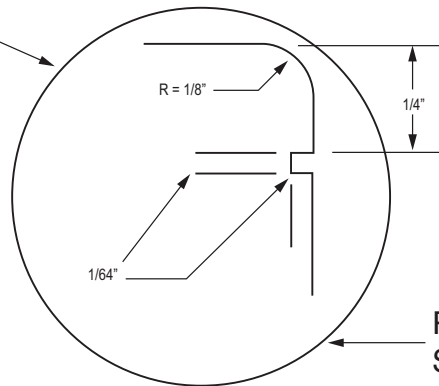

Face View

Side View

End View

Radius and Scribe Line

THIS DOCUMENT IS FOR REPRESENTATION PURPOSES ONLY. SCALING MAY VARY WHEN PRINTED.

PROPERTY OF

Timbergon Trading, LLC

WORLDWIDE IMPORTERS of WOOD PRODUCTS

PRODUCT: **Flat Jamb JP4**

SIZE **1 1/16 x 4 9/16**

SCALE **1:4**

PROFILE SCU# **68FFJP4**