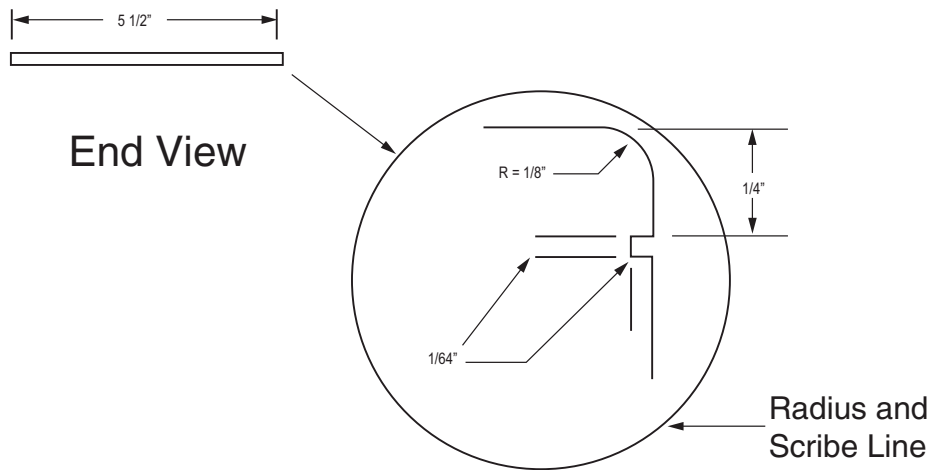

Face View

Side View

THIS DOCUMENT IS FOR REPRESENTATION PURPOSES ONLY. SCALING MAY VARY WHEN PRINTED.

PROPERTY OF

**Timbergon Trading, LLC**

WORLDWIDE IMPORTERS of WOOD PRODUCTS

PRODUCT: **Flat Jamb JP5**

SIZE **1 1/16 x 5 1/2**

SCALE **1:4**

PROFILE SCU# **68FFJP5**