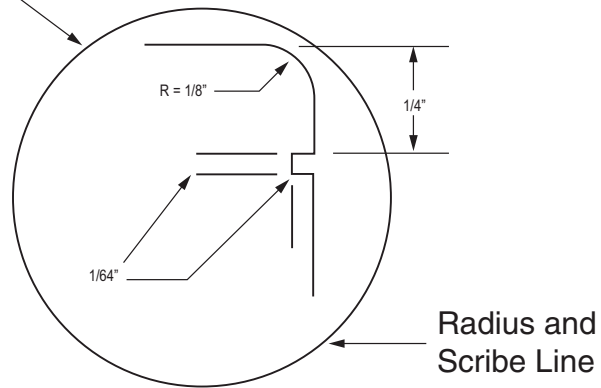

Face View

Side View

End View

THIS DOCUMENT IS FOR REPRESENTATION PURPOSES ONLY. SCALING MAY VARY WHEN PRINTED.

PROPERTY OF

Timbergon Trading, LLC

WORLDWIDE IMPORTERS of WOOD PRODUCTS

PRODUCT: **Flat Jamb JP7**

SIZE **1 1/16 x 7 1/8**

SCALE **1:4**

PROFILE SCU# **68FFJP7**