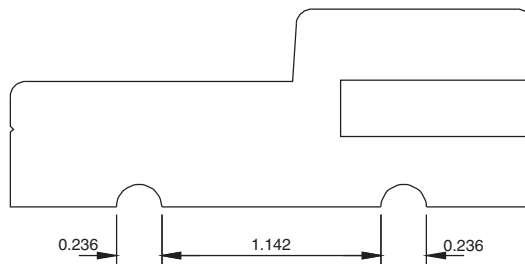

Female Profile

Centered Back Out

THIS DOCUMENT IS FOR REPRESENTATION PURPOSES ONLY. SCALING MAY VARY WHEN PRINTED.

PROPERTY OF

Timbergon Trading, LLC

WORLDWIDE IMPORTERS of WOOD PRODUCTS

PRODUCT: **Split Jamb FEMALE Side**

SIZE **1-1/16 x 2-3/4**
(Female Member)

SCALE **1:1**

PROFILE SCU# **SJA478F**